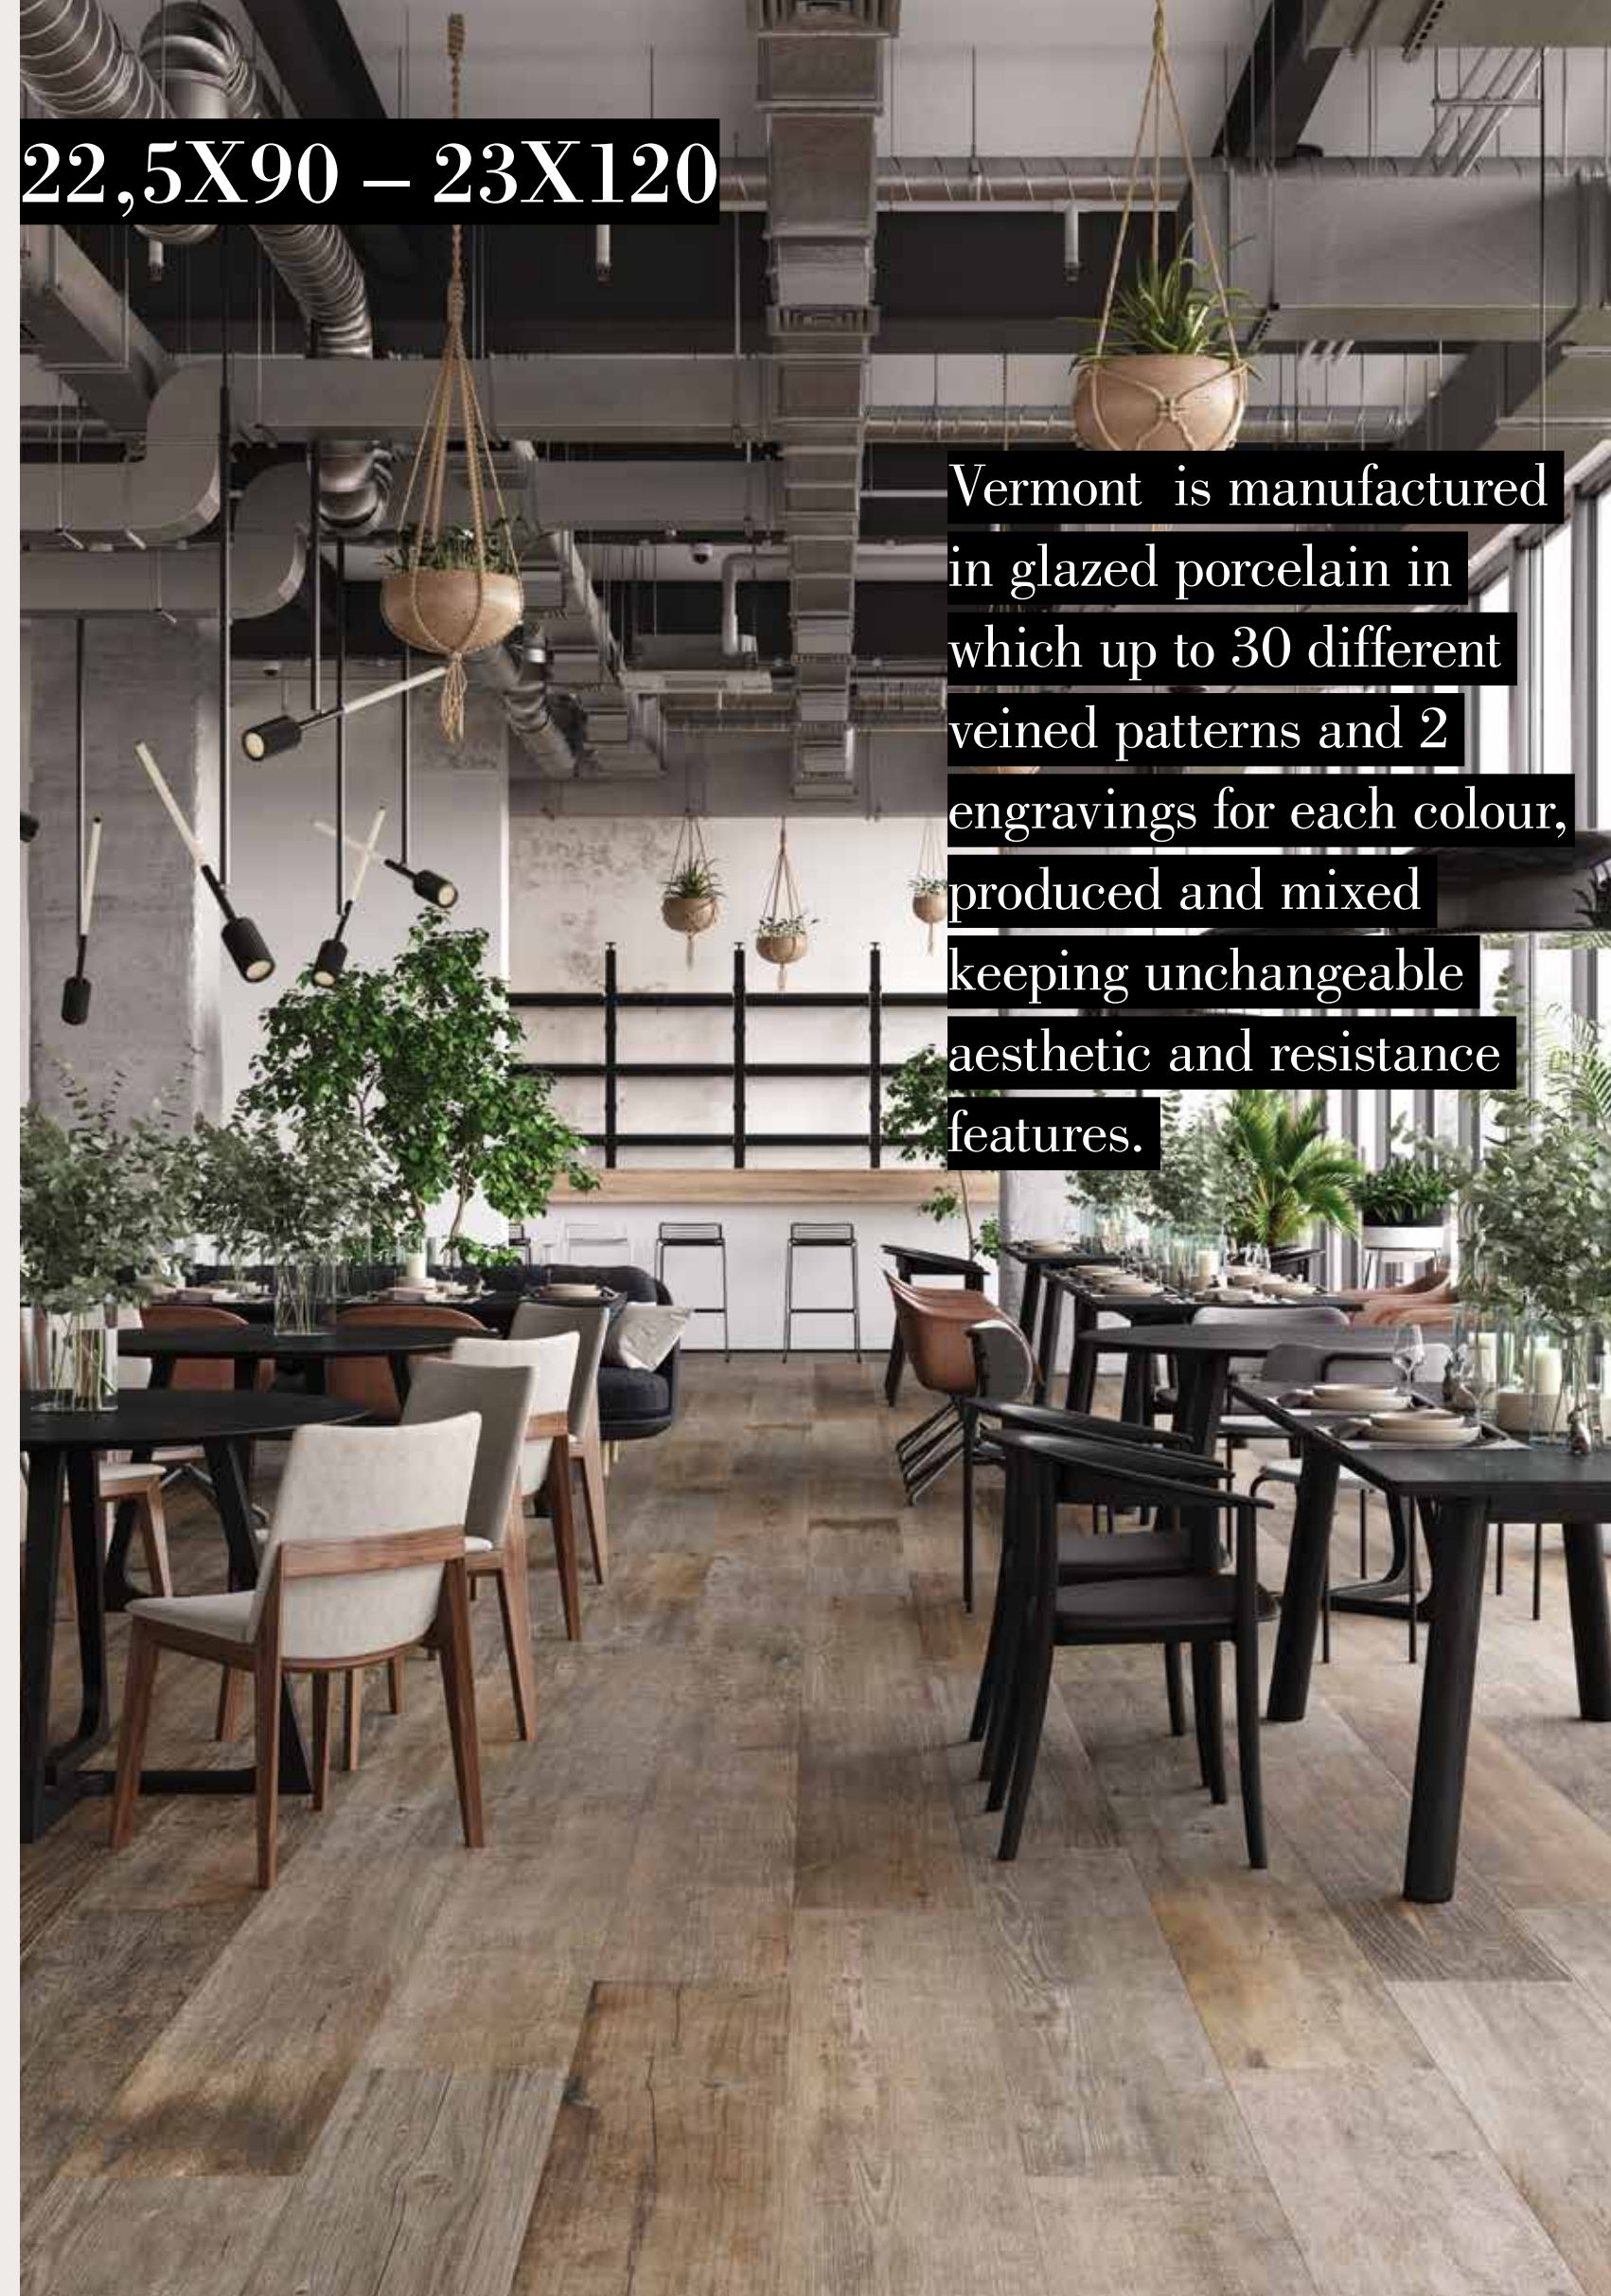

The natural irregularity of the real wood marked by time.

22,5X90 – 23X120