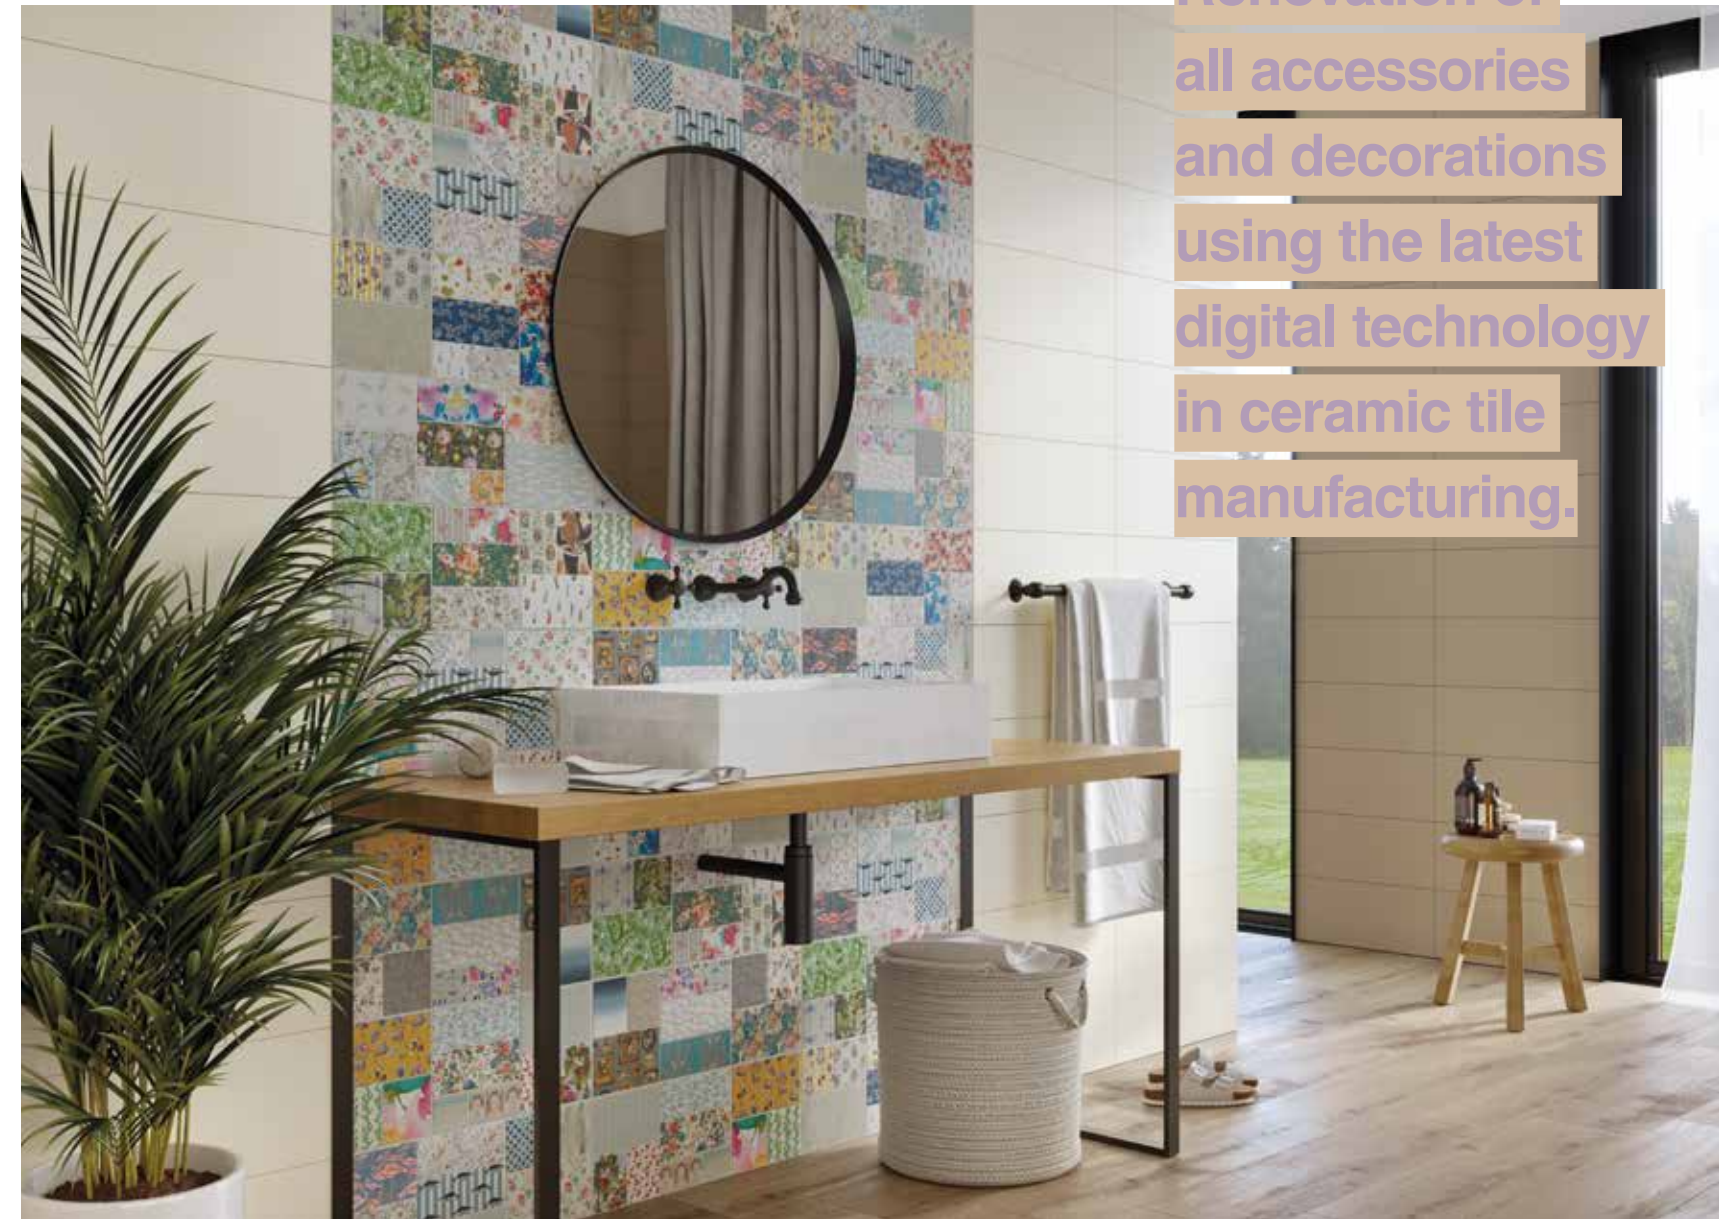

The PLAYTILE collection achieves this by offering the end user a wide range of original colours, selected in line with the most current furnishing trends. Full bright colours fluctuating from the snow white to the extraordinary vitality of the red, from the sophisticated beige to the luxury shades of the blue and black. This collection offers refined chromatic giving the

possibility to decorate interiors in a brilliant way without giving up elegance. The PLAYTILE Series is made also of very important details. Each of the 24 base colours is offered with several pre-cuts and structured tiles and is completed by different decorative pieces reflecting and emphasizing the personality and the refinement of the collection itself.