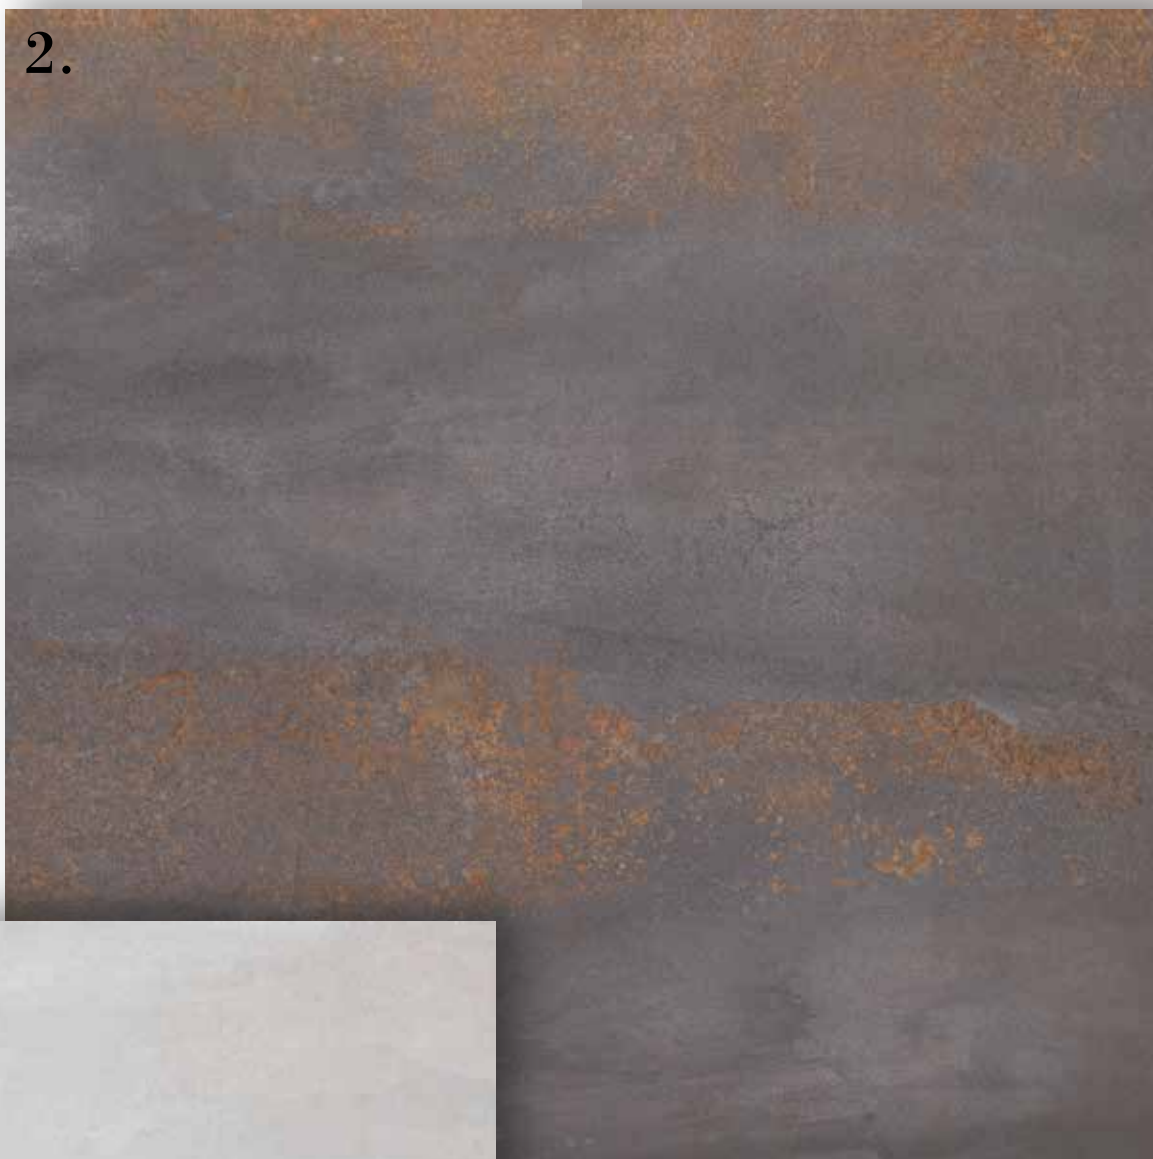

METALLICA

60X60

1. Metallica White 60x60
2. Metallica Titan 60x60
3. Metallica Silver 60x60

The shine of metal has always been highly valued for its power of attraction; Everything from delicate pieces of jewellery to the most varied decorative elements, have been bathed in the shimmer of its reflections.

Faithful homage of ceramics to the soul of the metal ageing process through the most advanced ceramic technologies.

Perfect synthesis of
time erosion through
metal in ceramics.