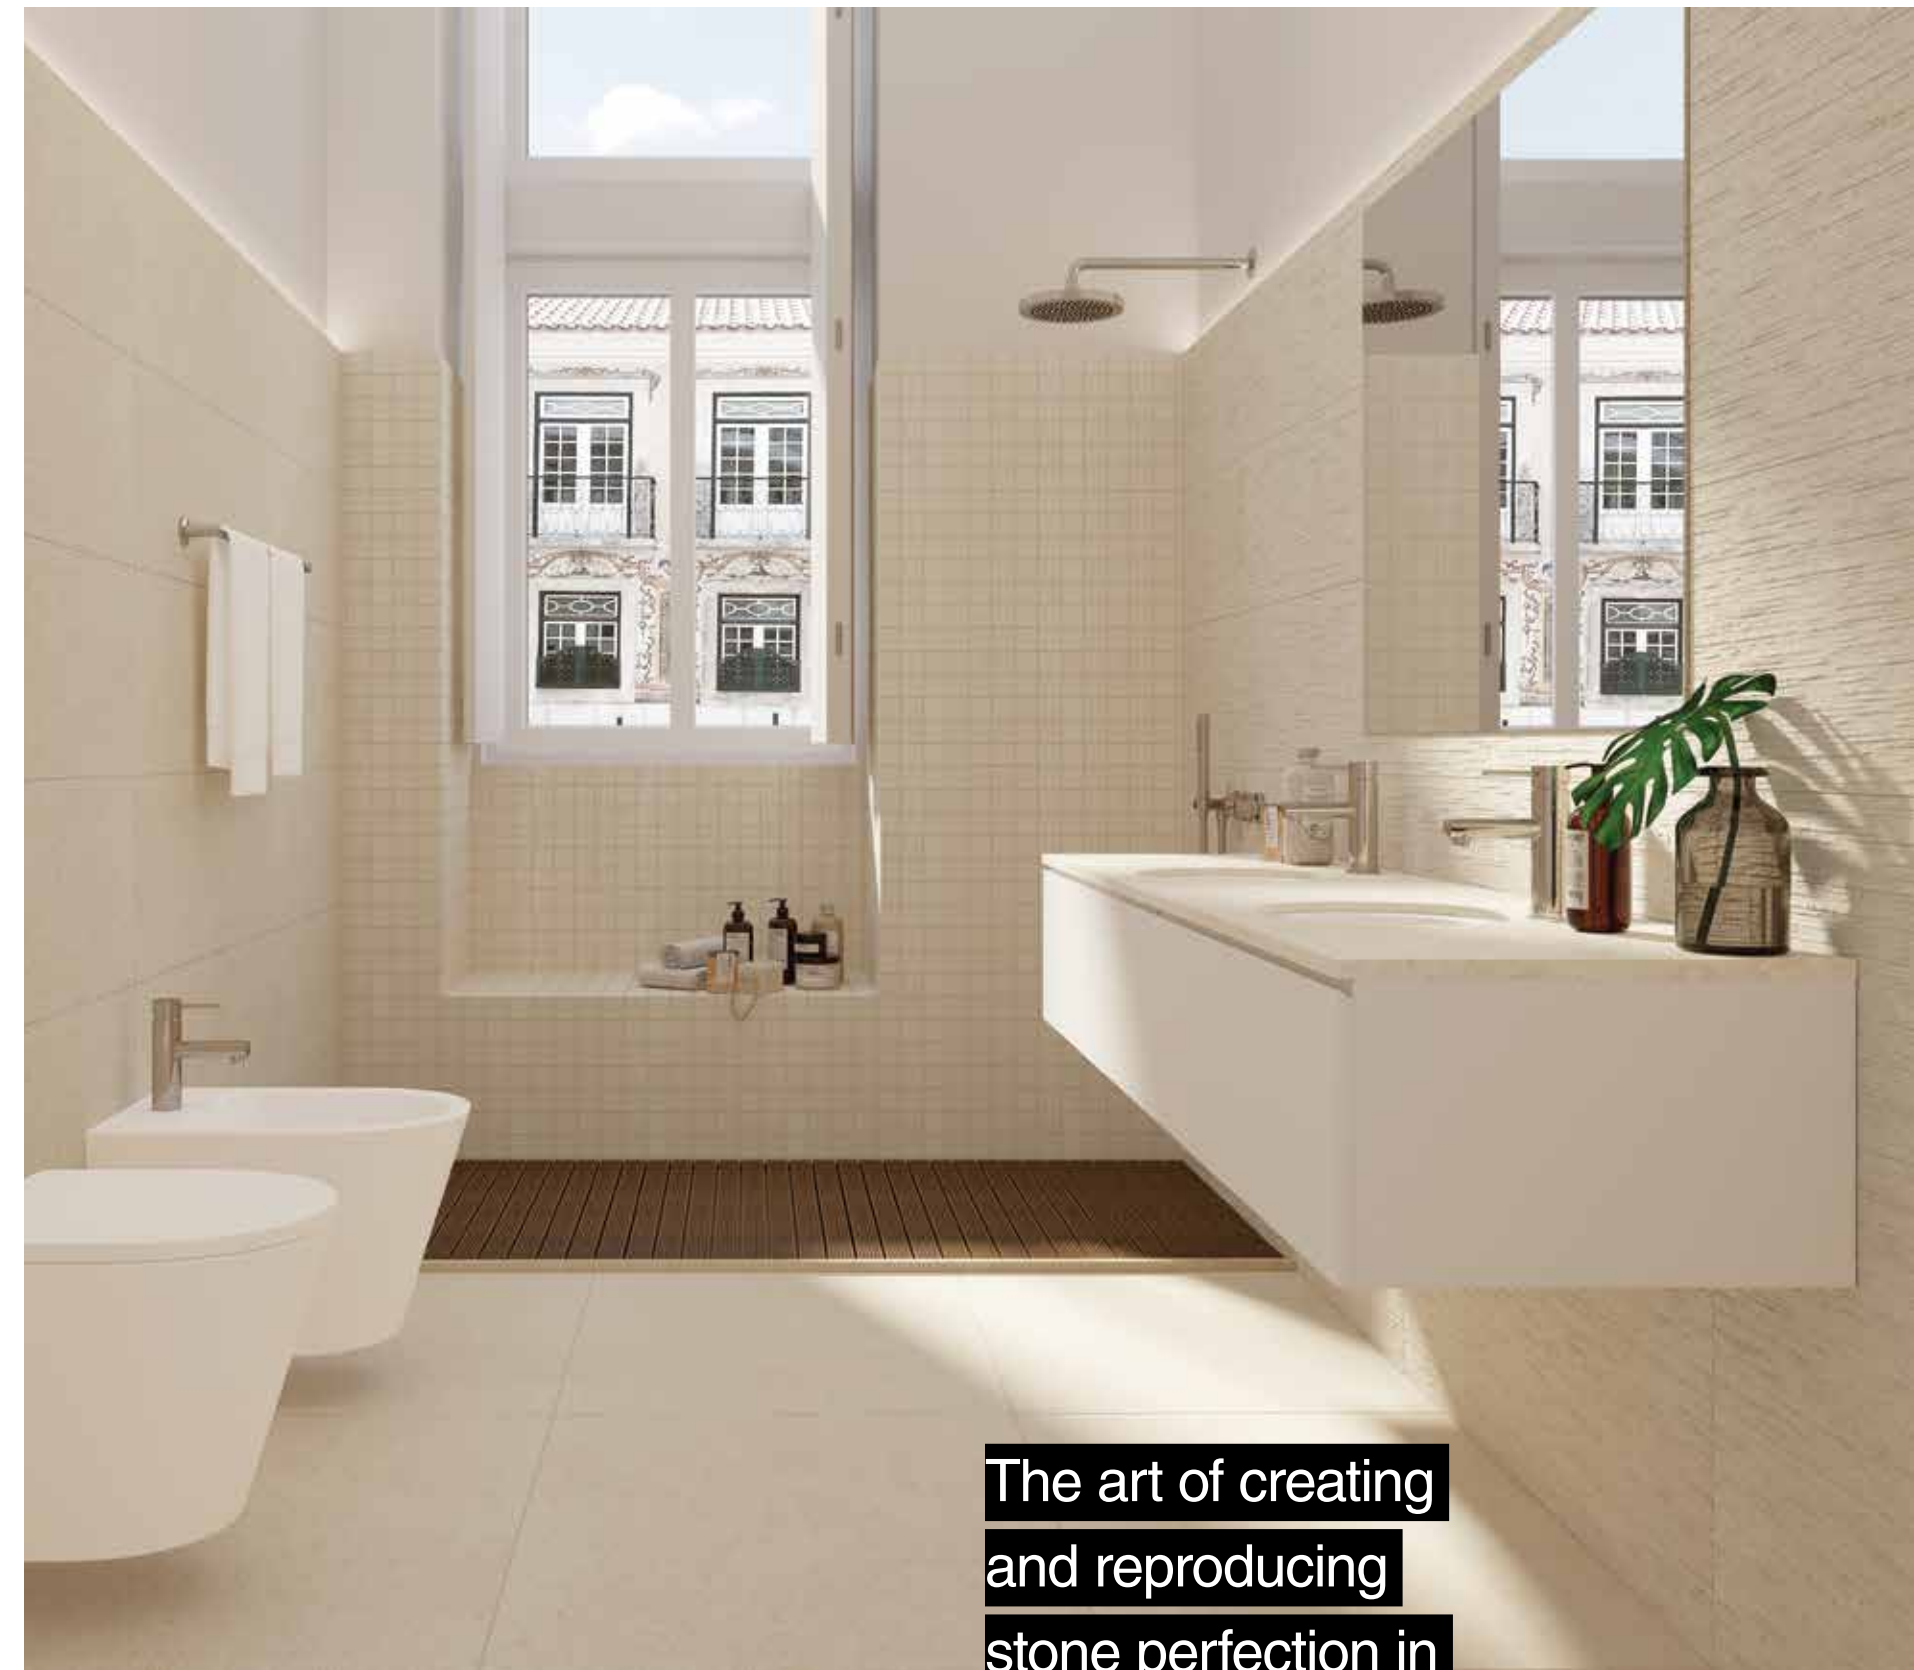

60X60 – 30X60

The art of creating
and reproducing
stone perfection in
ceramics.