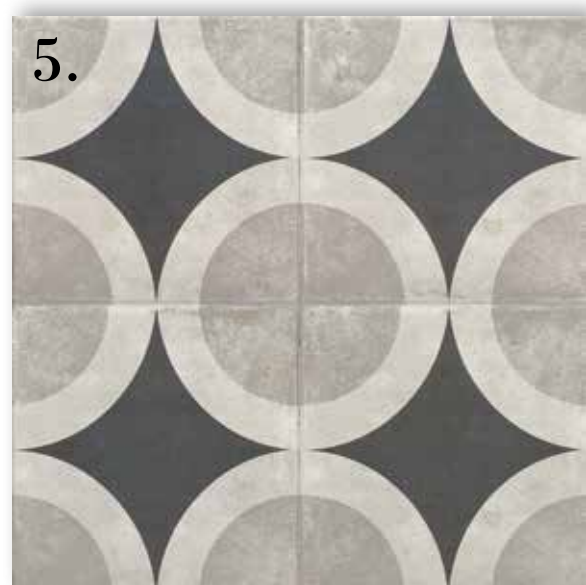

HERITAGE

40X40

Vintage-chic patterns of concrete old traditional tiles resulting in modern motives.

1. Heritage Grey 1
2. Heritage Grey 2
3. Heritage Grey 3
4. Heritage Grey 4
5. Heritage Grey 5
6. Heritage Grey 6