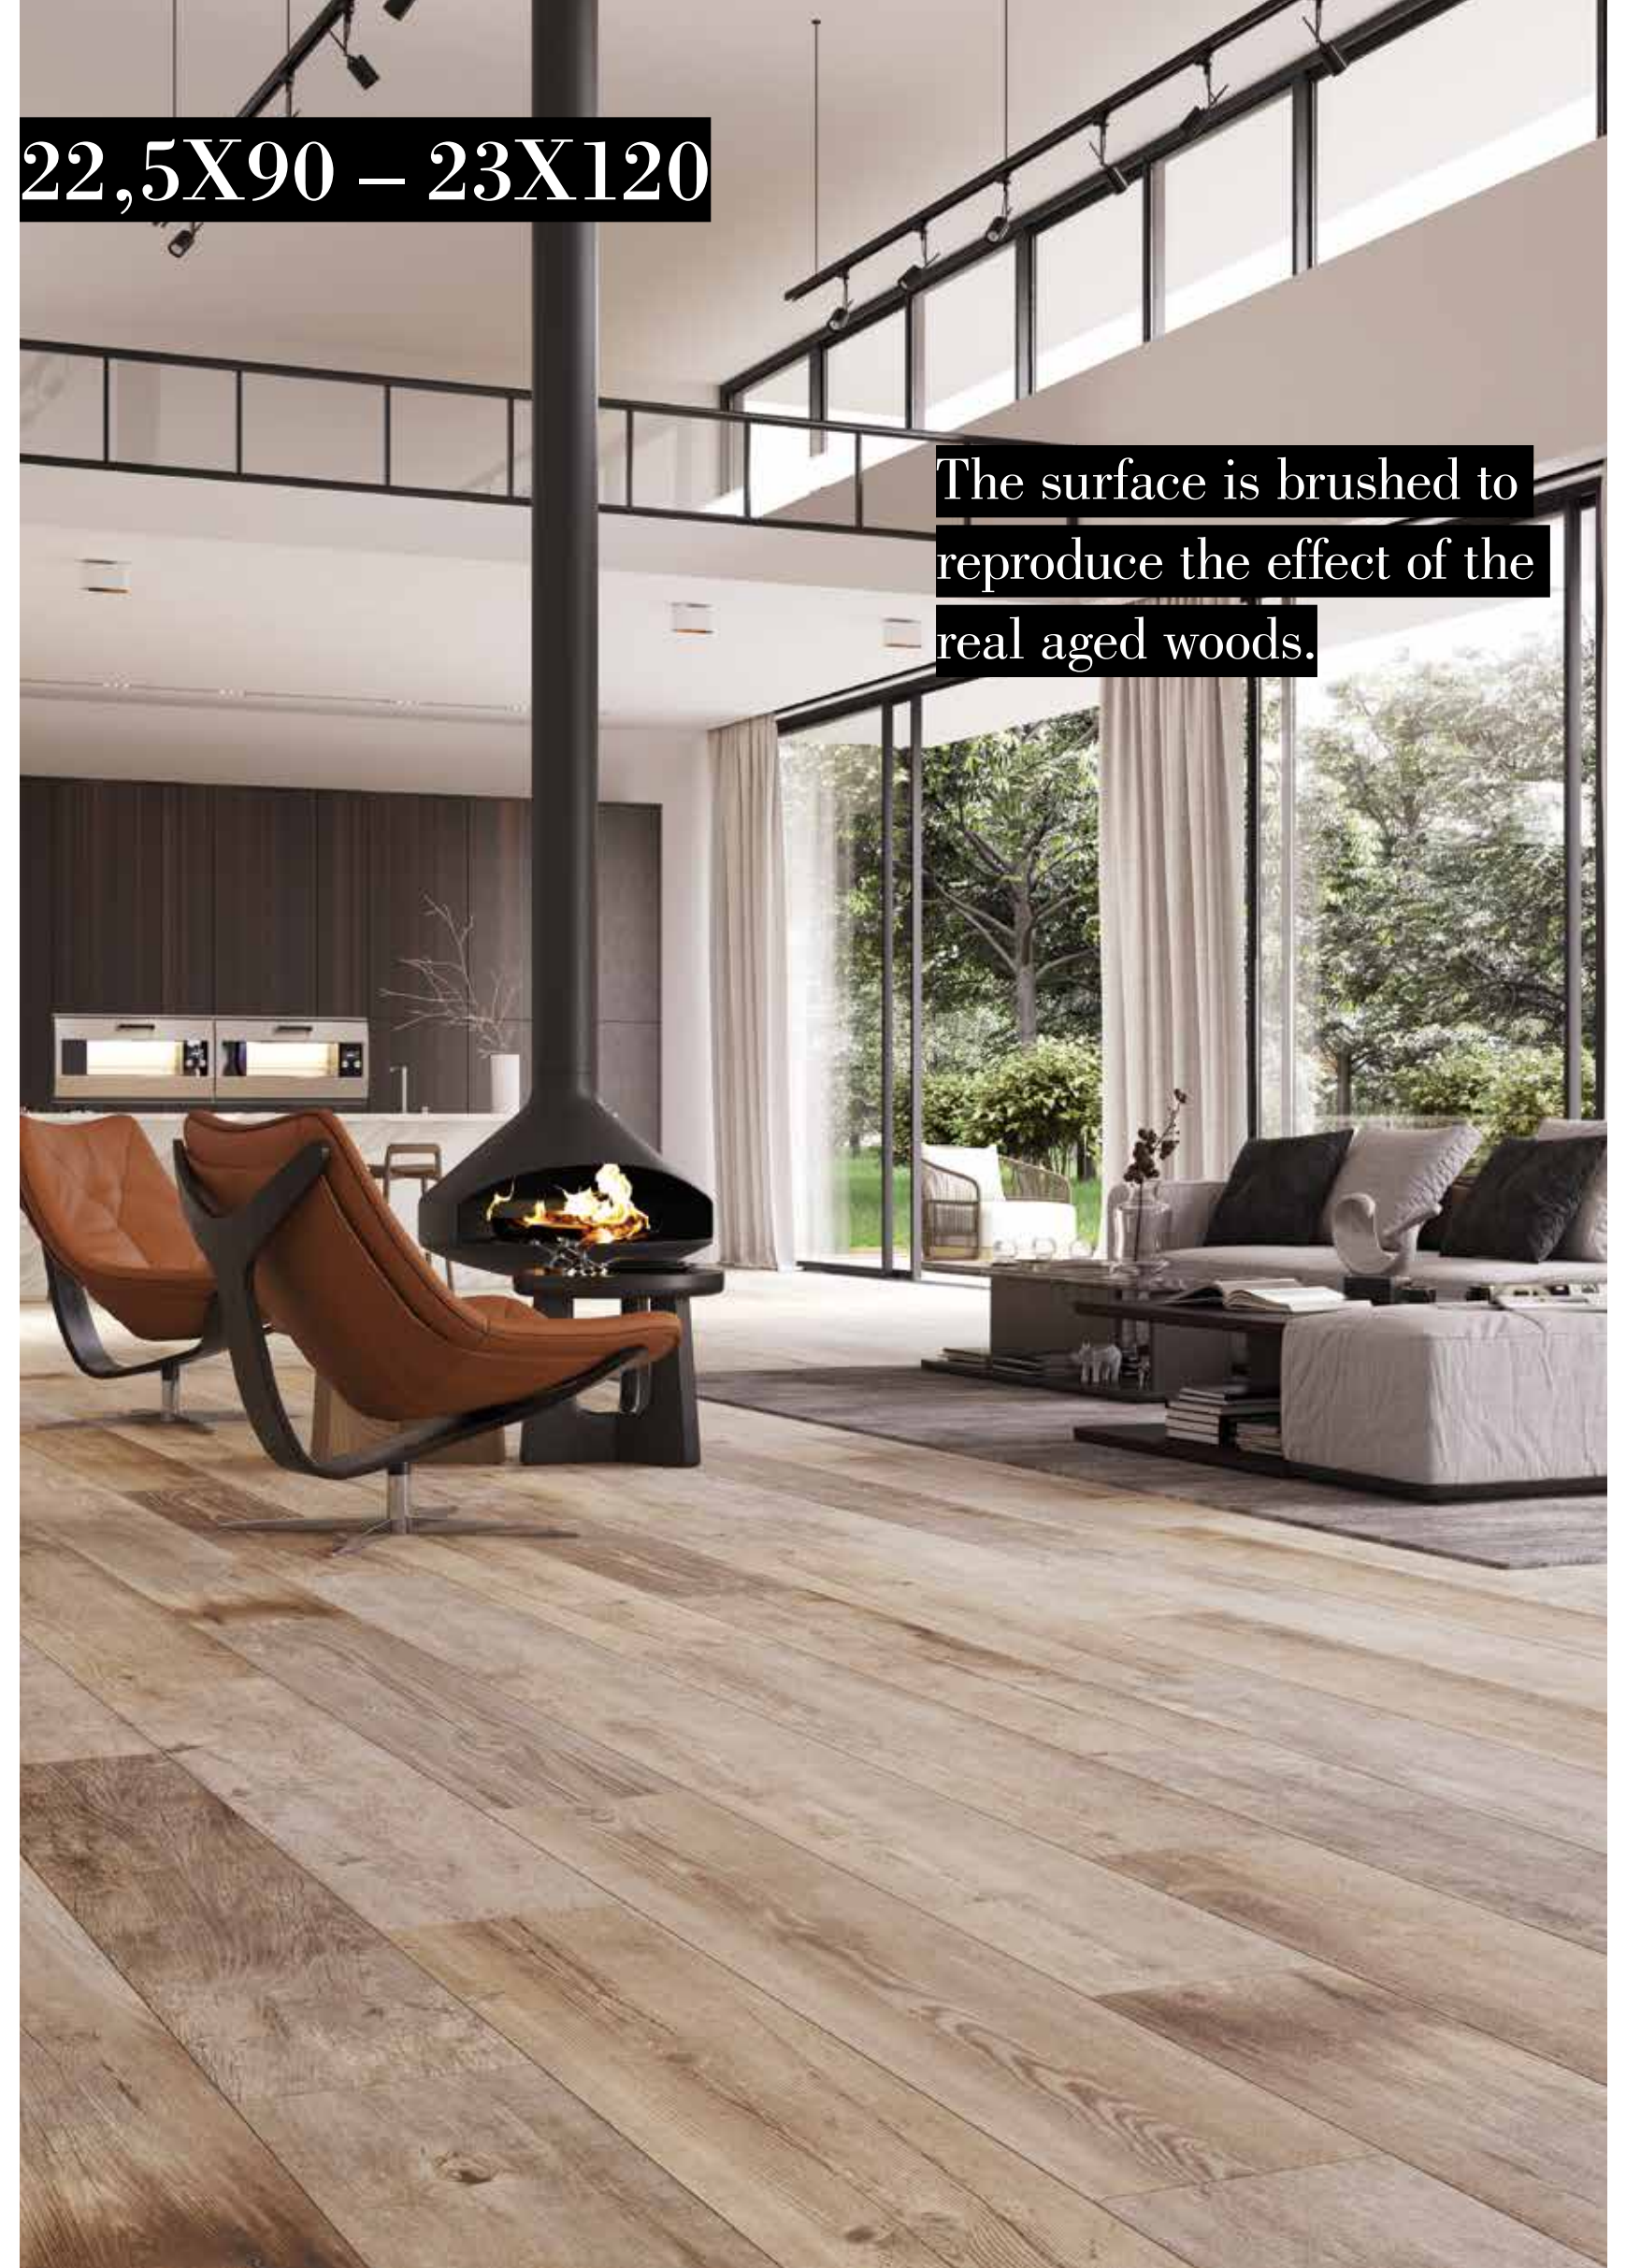

The surface is brushed to reproduce the effect of the real aged woods.